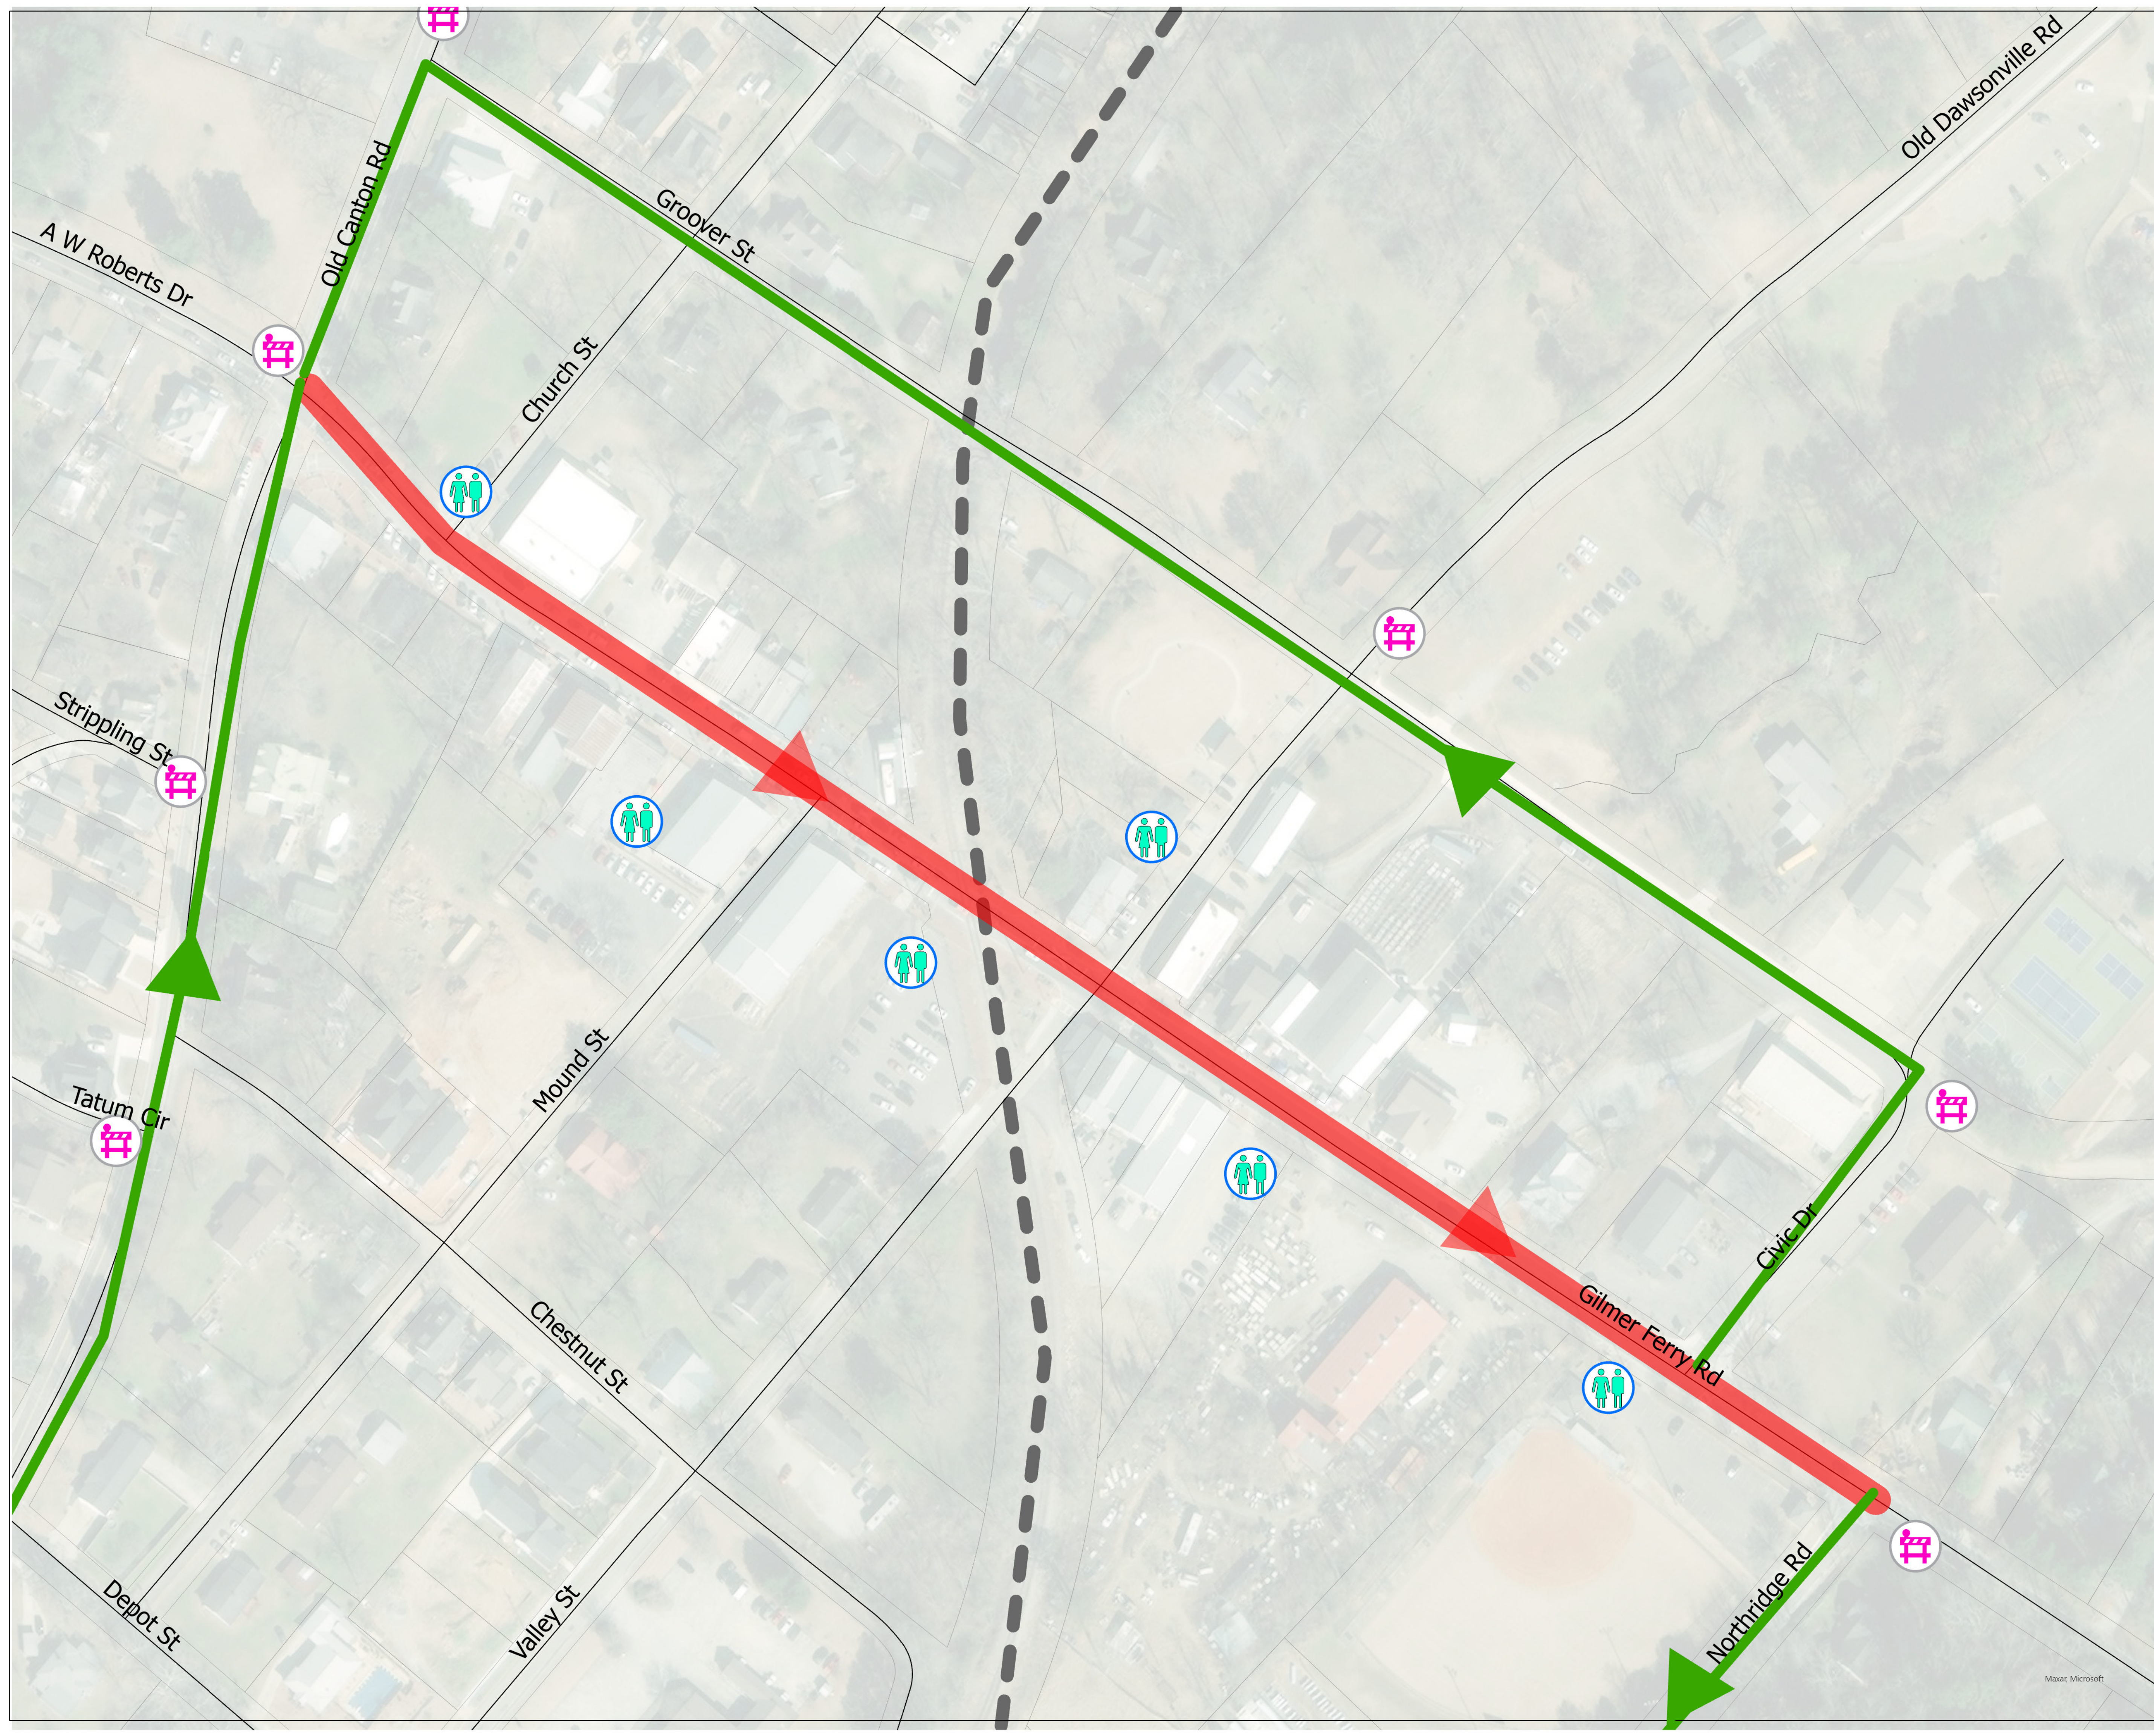

Christmas Parade

CITY OF BALL GROUND

- Main Parade Route
- Parade Staging Route
- ⊠ Road Closure
- ♀ Restrooms
- Railroad

0 75 150 Feet